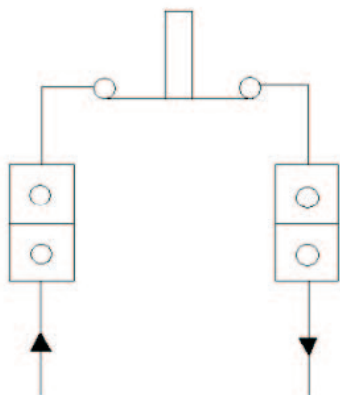

HEAT & COMBUSTION H.V.A.C SPECIALISTS

Delivering a comprehensive range of high quality controls across the industrial, commercial & domestic market

KEY RESET KNOCK OFF BUTTON

THE EMERGENCY STOP BUTTON IS DESIGNED FOR USE IN BOILER HOUSES ETC. WITH GAS VALVES / FIRE VALVES AND ACCESSORY EQUIPMENT AS AN EMERGENCY BUTTON TO SOUND AN ALARM / RENDER EQUIPMENT SAFE BY THE OPERATION OF AN ELECTRIC SWITCH WHICH MUST BE ACTIVATED MANUALLY BY HAND PRESSURE. TO RESET THE MECHANISM, TURN THE KEY IN A CLOCKWISE DIRECTION AND THE SWITCH WILL AUTOMATICALLY RETURN TO THE ORIGINAL POSITION.